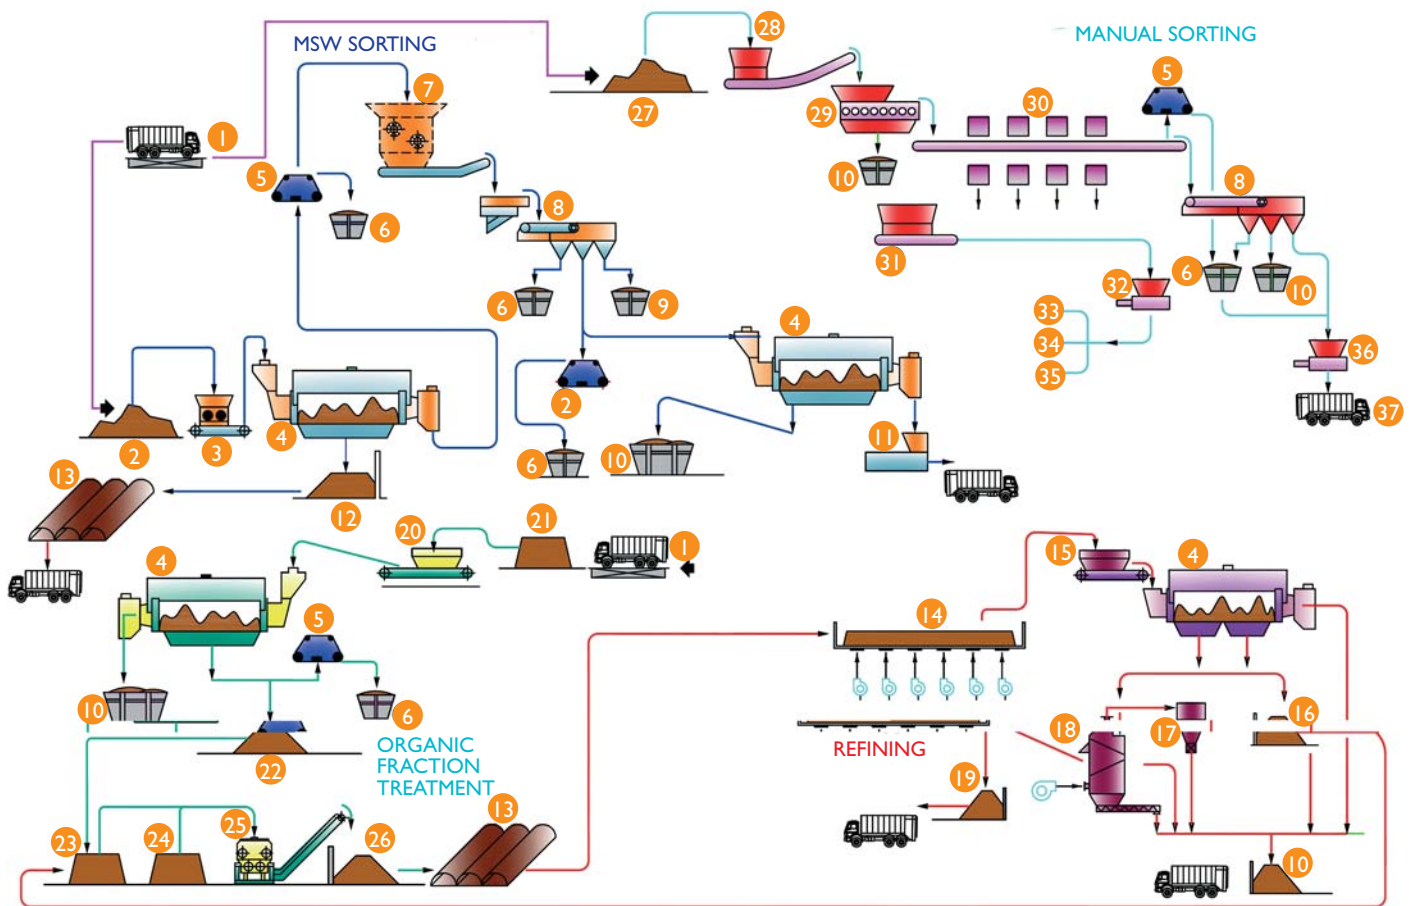

Integrated waste management system for Calabria Sud, Italy.
Facilities for the Sorting of MSW and for the Recycling of Selected Waste.

Siderno (RC) - Italy

The waste management system of the Calabria Region, Italy, is composed of a Waste to Energy plant in the Municipality of Gioia Tauro (RC), and of five Sorting, Composting and RDF production plants in the Municipalities of Reggio Calabria, Gioia Tauro, Siderno, Crotona and Rossano Calabro, for a total treatment capacity of 411.000 tons/year of MSW. TME was awarded the contract on Project Financing basis.

Energy and waste division

the natural borderline between the Municipalities of Siderno and Locri.

Legenda

- | | |
|-----------------------------------|--------------------------------------|
| 1 Weigh bridge for waste trucks | 25 Shredder mixer |
| 2 Waste reception and storage | 26 Organic RD mixed in the biotunnel |
| 3 Bag opening machine | 27 Selective waste sorting material |
| 4 Drum screen | 28 Conveyor belt |
| 5 Sorting of ferrous metals | 29 Disc screen |
| 6 Collection of ferrous material | 30 Manual selection cabin |
| 7 Shredder | 31 Conveyor belt |
| 8 Eddy current separator | 32 Paper-plastic press |
| 9 Sorting of non-ferrous material | 33 Paper bales |
| 10 Scrap | 34 Carton bales |
| 11 RDF stationary press | 35 Plastic bales |
| 12 Organic fraction from MSW | 36 Metal press |
| 13 Biotunnel | 37 Bales of scrap metal |
| 14 Maturation area | |
| 15 Clod-crusher, feeder, batcher | |
| 16 Recycle | |
| 17 Cyclone | |
| 18 Vibrating separator | |
| 19 Compost | |
| 20 Organic RD conveyor belt | |
| 21 Organic waste to be treated | |
| 22 Treated organic waste | |
| 23 Recycle | |
| 24 Selected organic waste | |

Main data of the plant

MSW treatment capacity	40.000 tons/year
Stabilisation capacity of organic fraction from MSW	16.000 tons/year
RD organic waste composting line capacity	27.000 tons/year
RD organic waste composting line capacity	18.000 tons/year